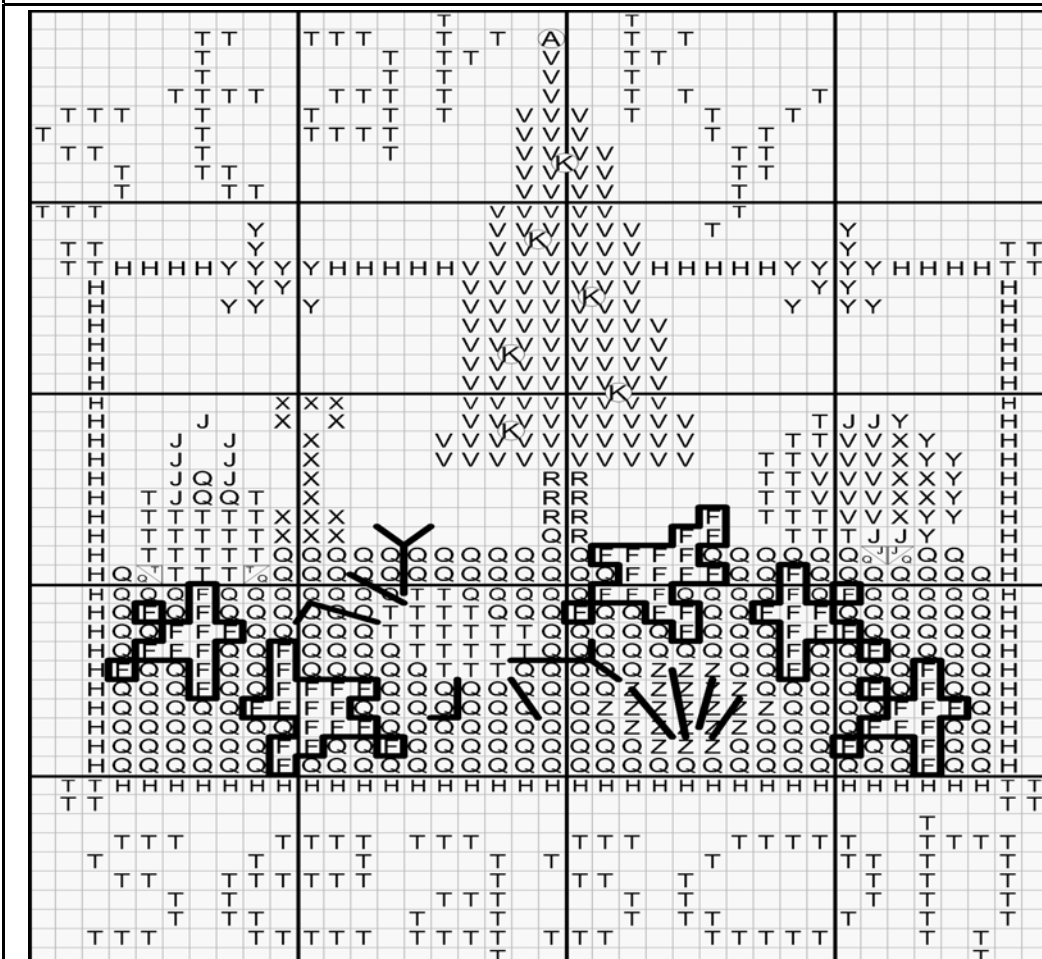

Starry Season by Stitches'N'Stones
Copyright 2003 Tracy Kreger

Stitched on 28ct Silkweaver Ocean
Reflections evenweave using two
strands of Stranded by the Sea

symbol	Stranded by the Sea
T	Flame Scallop
V	Long-Leaf Kelp
Y	Yellow Tang
H	Reindeer Wrasse
X	By-the-Wind-Sailor
J	Oystershell
Q	Sand Castle
R	Xenia
Z	King Neptune
F	Daisy Starfish
A	small star charm

backstitch (2 str):
crab legs: Flame Scallop
clam: DMC 938

french knots/beads (2 str):
K: Flame Scallop or red beads
crab eyes: small google eyes

Visit us at www.stitchesnstones.com

Starry Season by Stitches'N'Stones
Copyright 2003 Tracy Kreger

backstitch (2 str):
crab legs: Flame Scallop
clam: DMC 938

french knots/beads (2 str):
K: Flame Scallop or red beads
crab eyes: small google eyes

Visit us at www.stitchesnstones.com